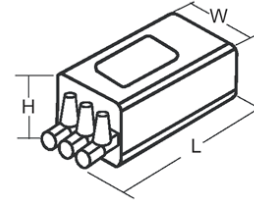

**Standard Ignitor 220/240V ±10% 50/60Hz**
**Ignitor Code: PXE070255**
**Electrical Data (Ignitor)**

Wattage (W)	35-70
Timed	N
Ignitor Type	Superimposed
Max Lamp Current (A)	2
Pulse Magnitude (kV)	1.8-2.3
Max. Lead Capacitance (pf)	200
Max Case Temp (°C)	90
Internal Temp (°C)	20

**Physical Data (Ignitor)**

Dimensions (mm)	L	W	H
	71	33	31
Fixing	M8x10		
Weight (kg)	0.18		

**Notes:**

Data is based upon tests performed by Venture Lighting in a controlled environment and is representative of relative performance. Actual performance can vary depending on operating conditions. Specifications are subject to change without notice.