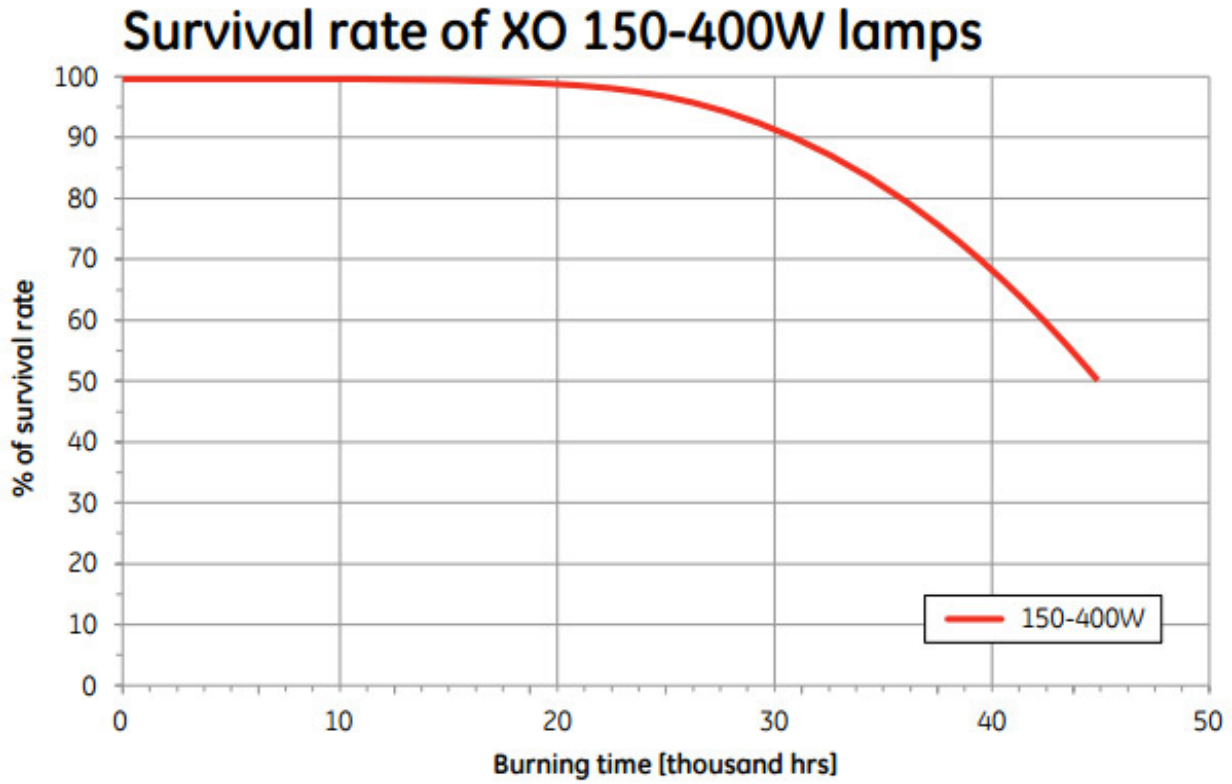

Survival data