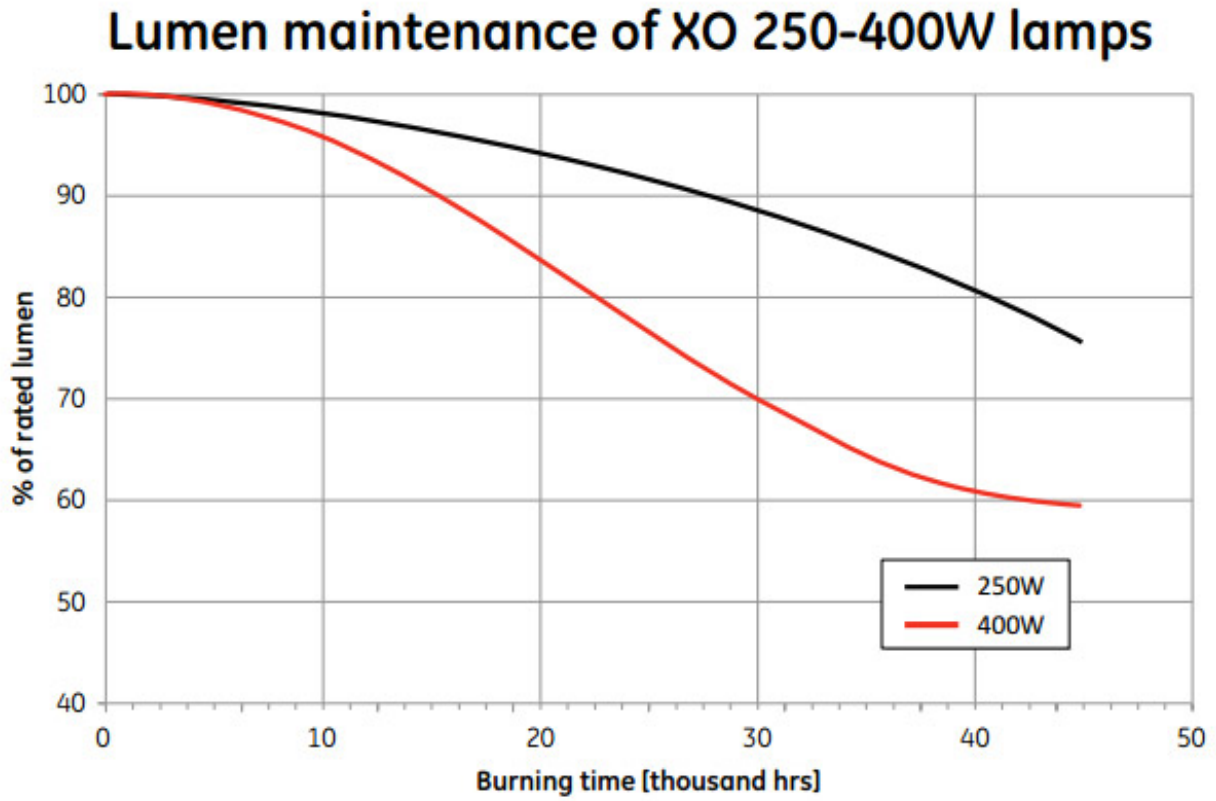

Electrical data

Rated power [W]	408.0
Lamp Current [A]	4.5
Design Ambient Temperature [°C]	25
Run-up time (sec)	300
Hot restart time (sec)	240
Dimming Capability	Yes
Ballast Required	Yes
Nominal power [W]	400.0
Nominal lamp voltage [V]	100

Logistic data

DUN Code	00043168932691
EAN Code	0043168932691
Pack Quantity	12
Layer quantity	288 EUR, 372 UK
Layer quantity EUR	288
Layer quantity UK	372
Pallet quantity EUR (PC)	864
Pallet quantity UK (PC)	744
Outer case size	215 x 162 x 349 (mm)
Product status	Available

Lumen maintenance data